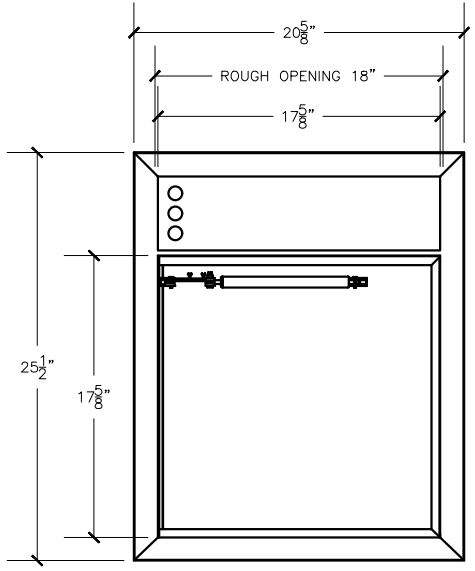

FRONT VIEW
18"X18" RIGHT HINGED
A/D U.L. APPROVED
(NTS)

RIGHT VIEW **LEFT VIEW**

REAR VIEW

LINEN DOOR AT OPENED POSITION
NOTE : 180 DEGREE OPENING AVAILABLE

TOP VIEW

Interlock Smart Door for Linen chute specifications:
Doors are fabricated with type 304 Stainless Steel, Stainless Steel hinges, with a self closing, self latching quiet door closing function. Classified 'UL' Class B labeled: 1-1/2 hour fire rated with 30-minute temperature rise of 250 degrees Fahrenheit and a frame suitable for enclosing multiple type chase construction. Doors are provided with key locking devices at each intake door location.

MODEL # ISD25R-90 18"X18" LD/RH I-1/2" TRIM

NOTE:
Rough opening required 18"x23 1/4"