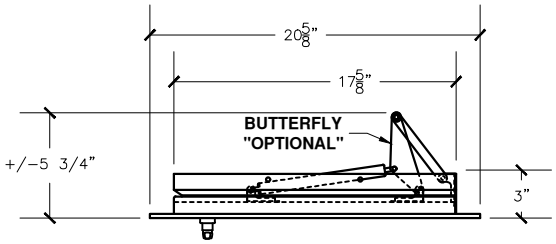

FRONT VIEW
18"X18" RIGHT HINGED
A/D U.L. APPROVED
(NTS)

RIGHT VIEW **LEFT VIEW**

REAR VIEW

LINEN DOOR AT OPENED POSITION
NOTE : 180 DEGREE OPENING AVAILABLE

TOP VIEW

Interlock Smart Door for Linen chute specifications:
Doors are fabricated with type 304 Stainless Steel, Stainless Steel hinges, with a self closing, self latching quiet door closing function. Classified 'UL' Class B labeled: 1-1/2 hour fire rated with 30-minute temperature rise of 250 degrees Fahrenheit and a frame suitable for enclosing multiple type chase construction. Doors are provided with key locking devices at each intake door location.

MODEL # ISD25R-90 18"X18" LD/RH I-1/2" TRIM

NOTE:
Rough opening required 18"x23 1/4"