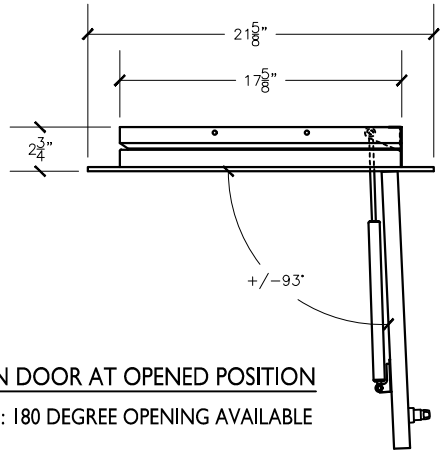

FRONT VIEW
18"X18" RIGHT HINGED
A/D U.L. APPROVED
(NTS)

RIGHT VIEW **LEFT VIEW**

REAR VIEW

LINEN DOOR AT OPENED POSITION
NOTE : 180 DEGREE OPENING AVAILABLE

TOP VIEW

Interlock Smart Door for Linen chute specifications:
Doors are fabricated with type 304 Stainless Steel, Stainless Steel hinges, with a self closing, self latching quiet door closing function. Classified 'UL' Class B labeled: 1-1/2 hour fire rated with 30-minute temperature rise of 250 degrees Fahrenheit and a frame suitable for enclosing multiple type chase construction. Doors are provided with key locking devices at each intake door location.

MODEL # ISD25R-90 18"X18" LD/RH I-1/2" TRIM

NOTE:
Rough opening required 18"x23 1/4"