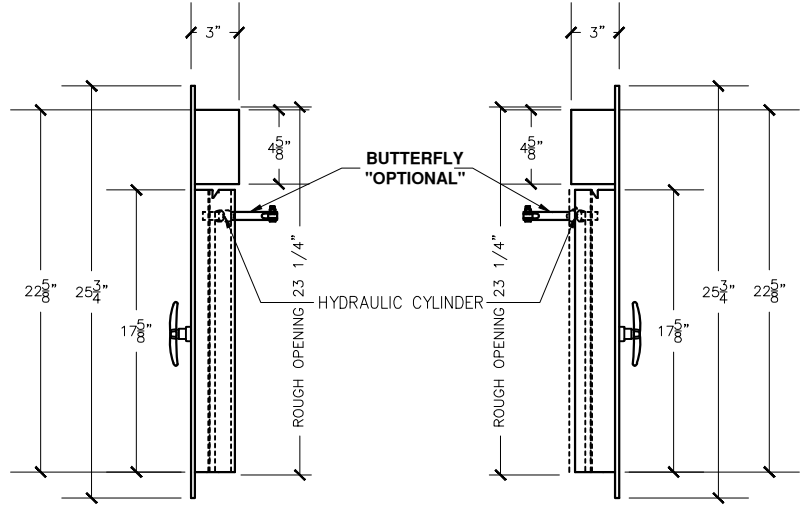

FRONT VIEW
18"X18" RIGHT HINGED
A/D U.L. APPROVED
(NTS)

RIGHT VIEW **LEFT VIEW**

REAR VIEW

LINEN DOOR AT OPENED POSITION
NOTE : 180 DEGREE OPENING AVAILABLE

TOP VIEW

Interlock Smart Door for Linen chute specifications:
Doors are fabricated with type 304 Stainless Steel, Stainless Steel hinges, with a self closing, self latching quiet door closing function. Classified 'UL' Class B labeled: 1-1/2 hour fire rated with 30-minute temperature rise of 250 degrees Fahrenheit and a frame suitable for enclosing multiple type chase construction. Doors are provided with key locking devices at each intake door location.

10345 NW 13th Manor
Coral Springs, FL 33071
T: (954) 501-5161

E: esales@trashlinenchutes.com
www.trashlinenchutes.com

TRASHLINENCHUTES
QUALITY TRASH, LINEN & RECYCLING PRODUCTS

INTERLOCK SMART DOOR FOR LINEN CHUTE

MODEL # ISD25R-90 18"X18" LD/RH I-1/2" TRIM

NOTE:
Rough opening required 18"x23 1/4"