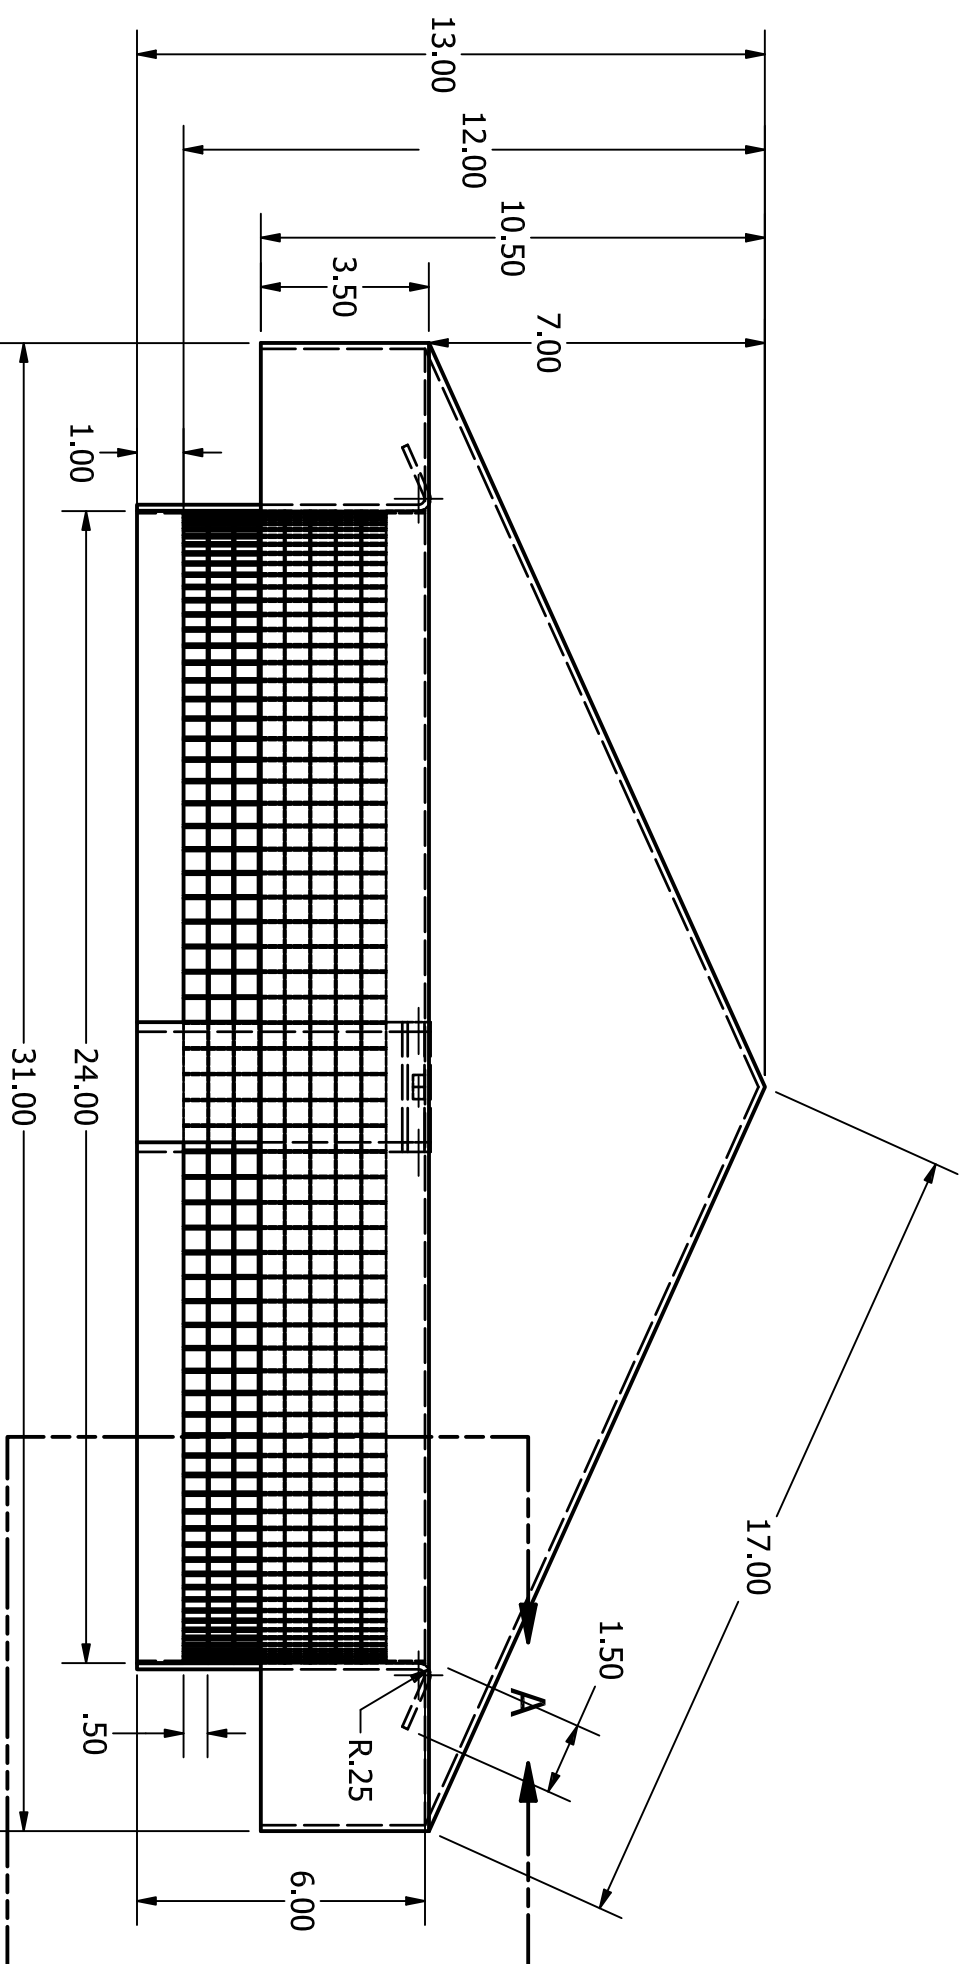

TOP
SCALE 1 / 4

ISOMETRIC VIEW
SCALE 1 / 4

FRONT
SCALE 1 / 4

DETAIL A
SCALE 1 / 2

E: esales@trashlinenchutes.com
 www.trashlinenchutes.com
 10345 NW 13th Manor
 Coral Springs, FL 33071
 T: (954) 501-5161

TRASHLINENCHUTES
 QUALITY TRASH, LINEN & RECYCLING PRODUCTS

EXPLOSION VENT CAP