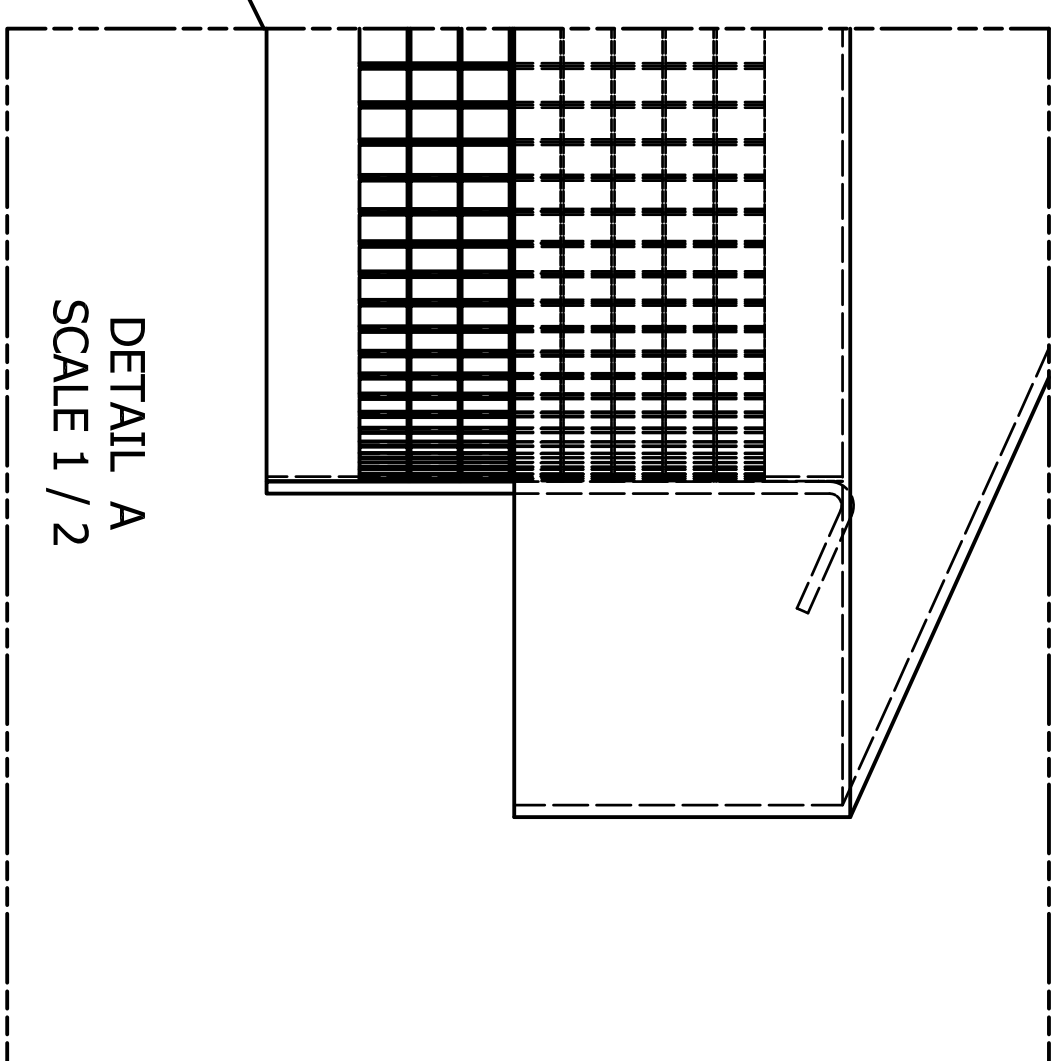

TOP
SCALE 1 / 4

ISOMETRIC VIEW
SCALE 1 / 4

FRONT
SCALE 1 / 4

DETAIL A
SCALE 1 / 2

E: esales@trashlinenchutes.com
 www.trashlinenchutes.com
 10345 NW 13th Manor
 Coral Springs, FL 33071
 T: (954) 501-5161

TRASHLINENCHUTES
 QUALITY TRASH, LINEN & RECYCLING PRODUCTS

EXPLOSION VENT CAP