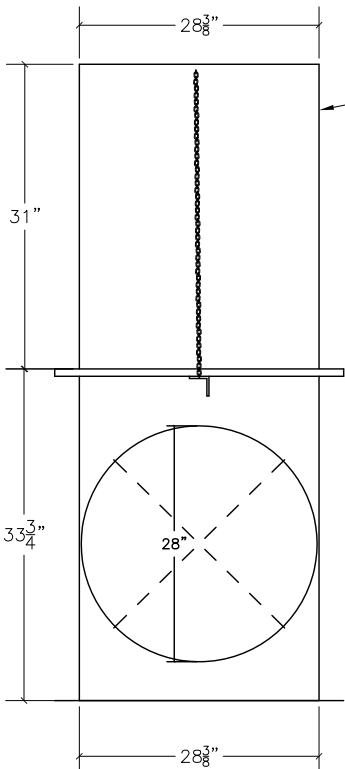

REAR VIEW

SIDE VIEW

FRONT VIEW

TOP VIEW

DETAIL 1
N.T.S.

Linen Discharge Hopper specifications:

Hopper Type Discharge Assembly is a self-closing top hinged, Classified 'UL' B labeled door held in the open position with a 'UL' approve 165 Fahrenheit fusible link. Supporting steel angles are provided to complete the installation.