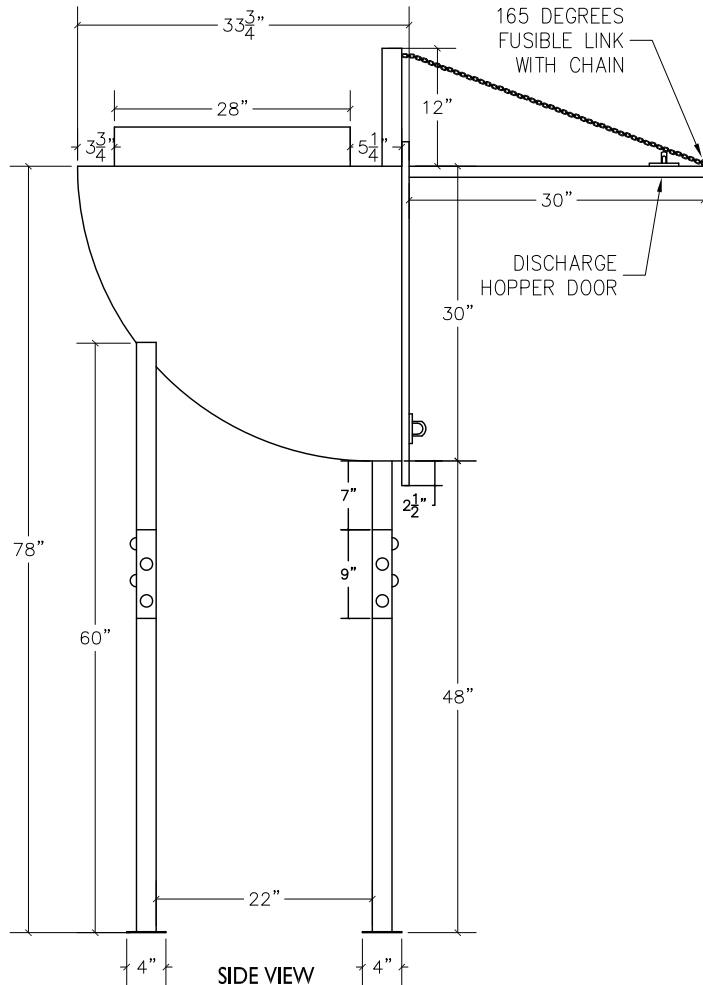

REAR VIEW

SIDE VIEW

FRONT VIEW

TOP VIEW

DETAIL 1
N.T.S.

Linen Discharge Hopper specifications:

Hopper Type Discharge Assembly is a self-closing top hinged, Classified 'UL' B labeled door held in the open position with a 'UL' approve 165 Fahrenheit fusible link. Supporting steel angles are provided to complete the installation.