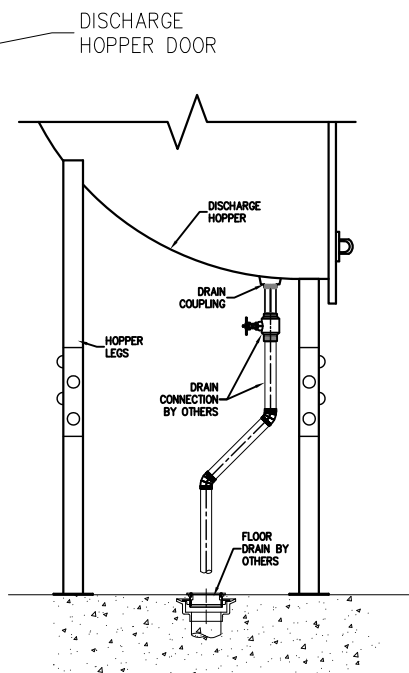

REAR VIEW

SIDE VIEW

FRONT VIEW

TOP VIEW

DETAIL 1
N.T.S.

Linen Discharge Hopper specifications:

Hopper Type Discharge Assembly is a self-closing top hinged, Classified 'UL' B labeled door held in the open position with a 'UL' approve 165 Fahrenheit fusible link. Supporting steel angles are provided to complete the installation.