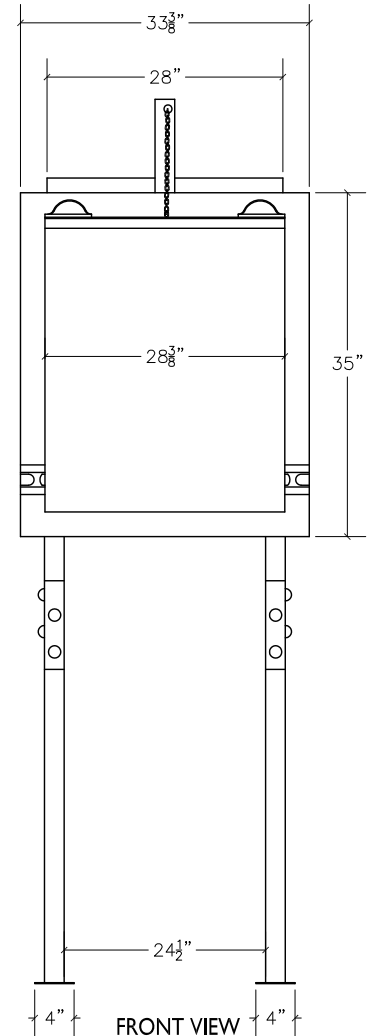

REAR VIEW

SIDE VIEW

FRONT VIEW

TOP VIEW

DETAIL 1
N.T.S.

Linen Discharge Hopper specifications:

Hopper Type Discharge Assembly is a self-closing top hinged, Classified 'UL' B labeled door held in the open position with a 'UL' approve 165 Fahrenheit fusible link. Supporting steel angles are provided to complete the installation.